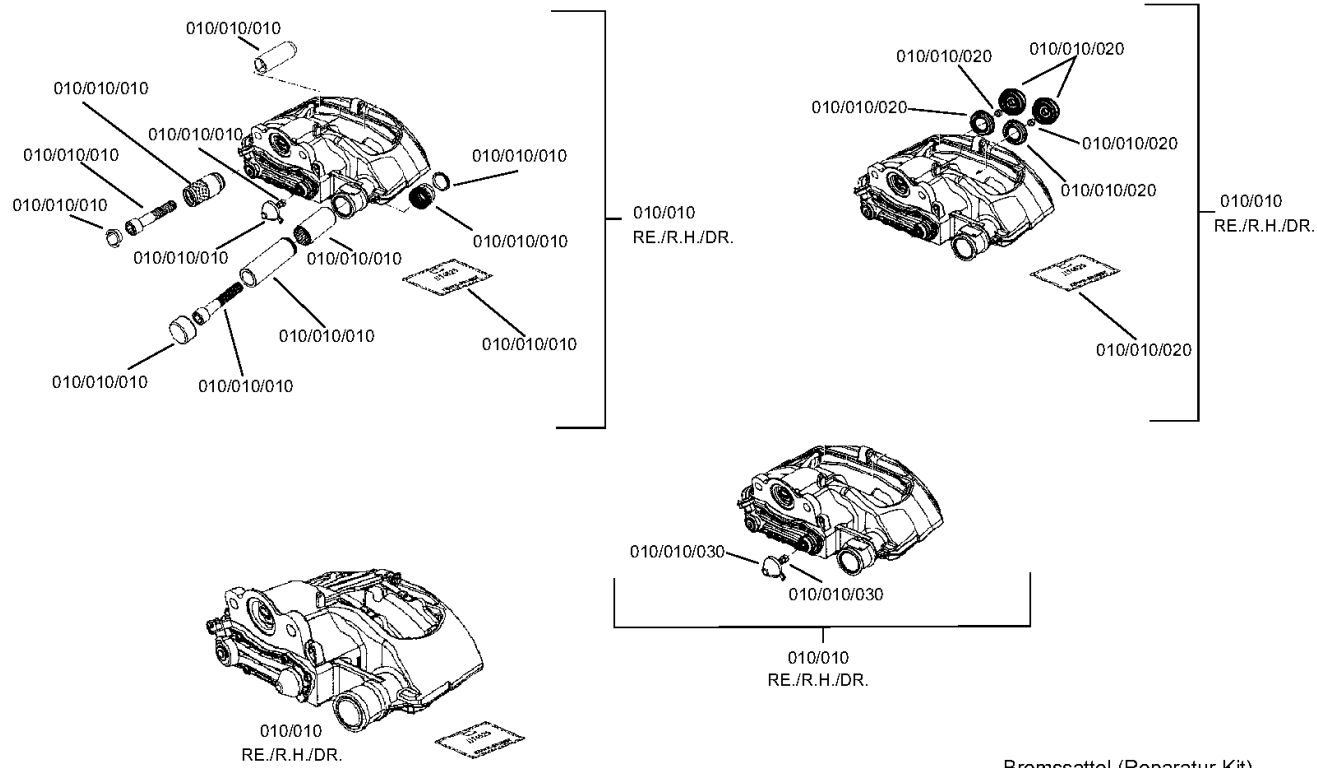

Picture

Page 1 from 3

Material number: 4474.070.018

Picture: 446212322001

Material-assembly-group-no: 4462.123.220

RL 55 EC /
BRAKE

Bremssattel (Reparatur-Kit)
Brake caliper (Repair kit)
Étrier de frein (kit de réparation)
Pinza del freno (Kit di riparazione)
Caliper de freno (Conj.de reparación)