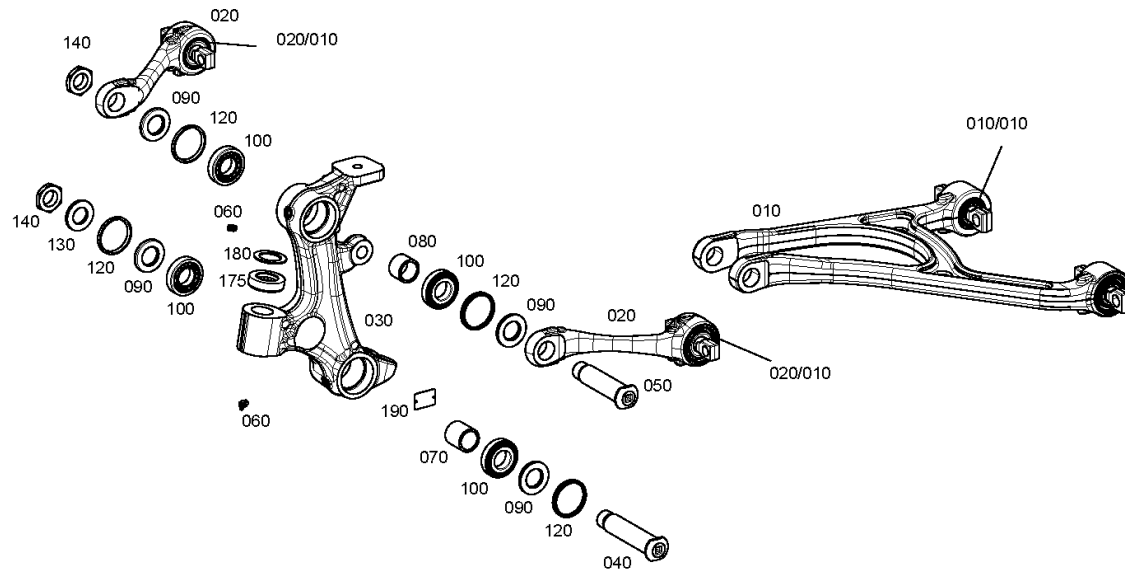

Picture

Page 1 from 1

Material number: 4474.070.018

Picture: 447415106100

Material-assembly-group-no: 4474.151.061

RL 55 EC /
SUSPENSION

links
left
sinistra
gauche
izquierdo