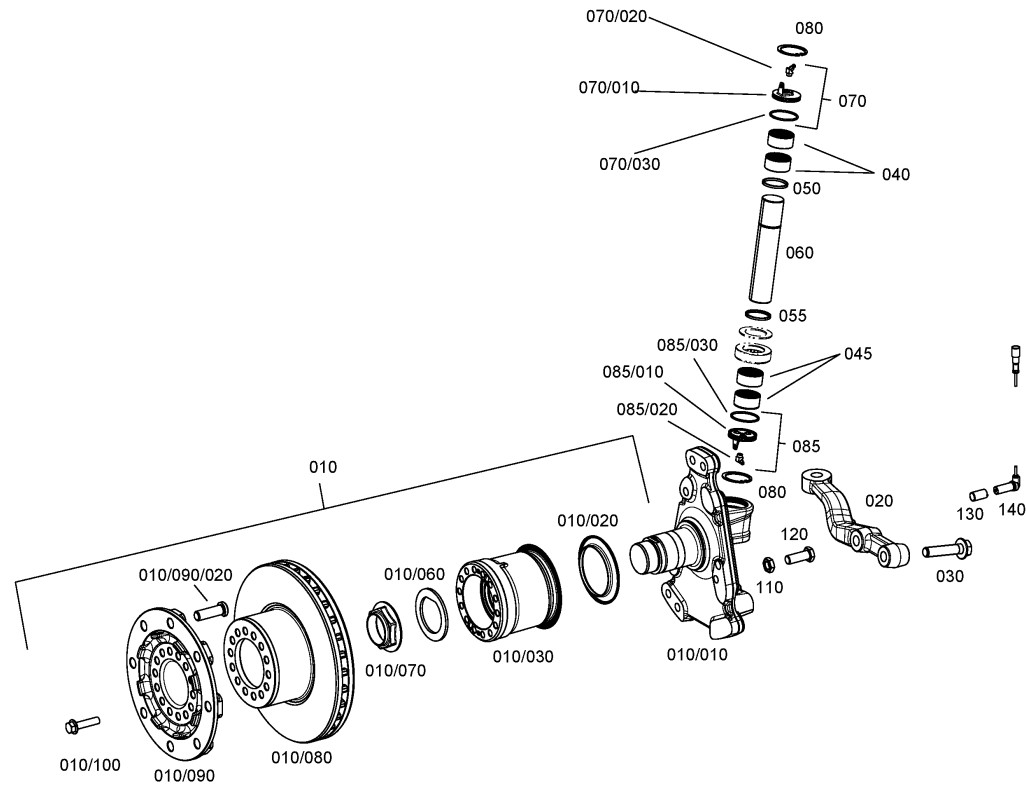

5 Parts, dotted display

Parts with dotted display on the figure are only used for orientation of other parts

Assembly group overview

Page 1 from 1

Material number: 4474.070.018

RL 55 EC /

Picture	Pos.	Material number	Name	Quantity	Amend. no.	Techn. Info.
447415039700	10	4474.150.397	WHEEL HEAD	1		
447415039800	20	4474.150.398	WHEEL END	1		
446212321901	30	4462.123.219	BRAKE	1		
446212322001	40	4462.123.220	BRAKE	1		
447415106100	50	4474.151.061	SUSPENSION	1		
447415106200	60	4474.151.062	SUSPENSION	1		
447419906600	70	4474.199.066	LOOSE PARTS	1		

Picture

Page 1 from 1

Material number: 4474.070.018

Picture: 447415039700

Material-assembly-group-no: 4474.150.397

RL 55 EC /
WHEEL HEAD

links
left
sinistra
gauche
izquierdo

Picture

Page 1 from 1

Material number: 4474.070.018

Picture: 447415039800

Material-assembly-group-no: 4474.150.398

RL 55 EC /
WHEEL END

rechts
right
destra
droite
derecho

Picture

Page 1 from 3