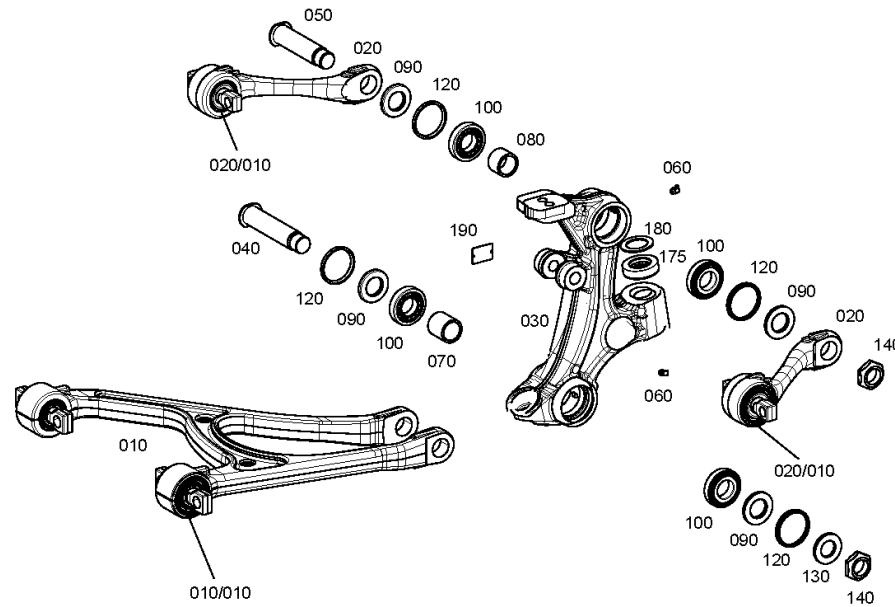

Picture

Page 1 from 1

Material number: 4474.070.018

Picture: 447415106200

Material-assembly-group-no: 4474.151.062

RL 55 EC /
SUSPENSION

rechts
right
destra
droite
derecho