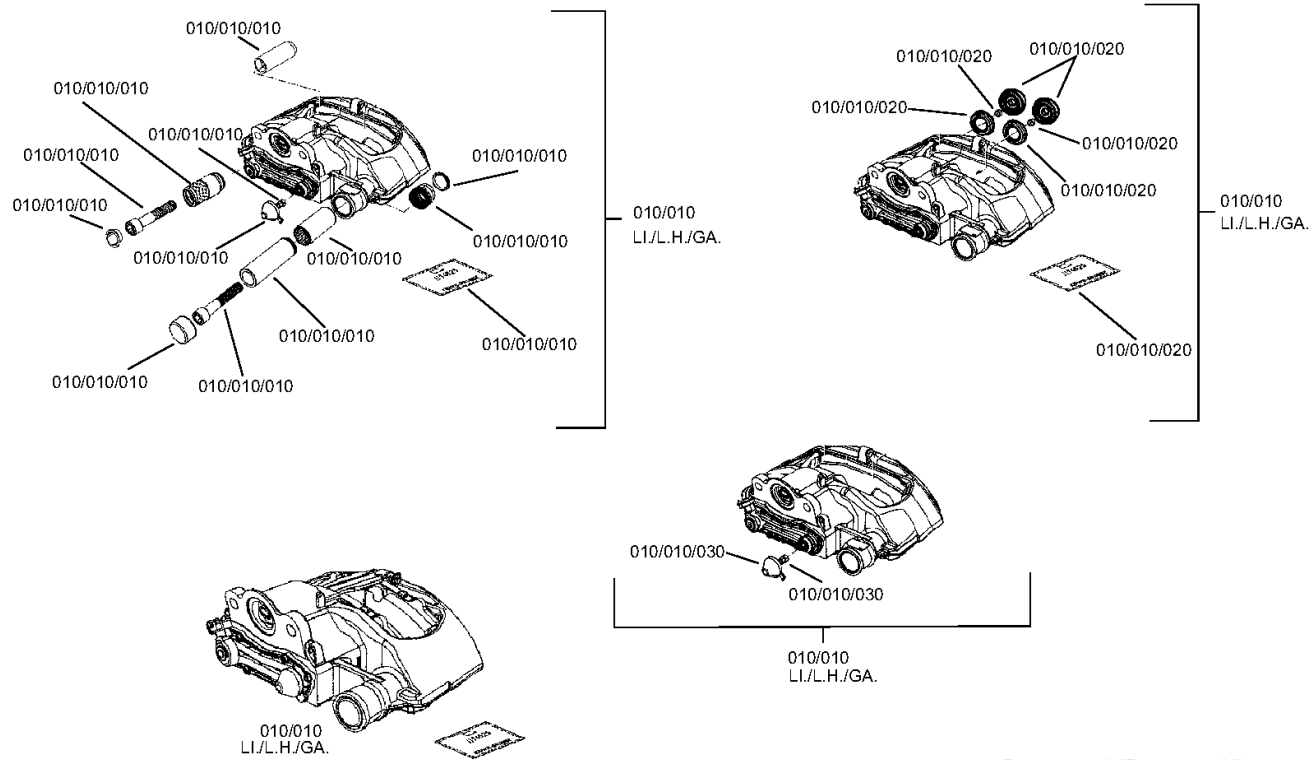

Picture

Page 1 from 3

Material number: 4474.070.018

Picture: 446212321901

Material-assembly-group-no: 4462.123.219

RL 55 EC /
BRAKE

Bremssattel (Reparatur-Kit)
Brake caliper (Repair kit)
Étrier de frein (kit de réparation)
Pinza del freno (Kit di riparazione)
Caliper de freno (Conj.de reparación)