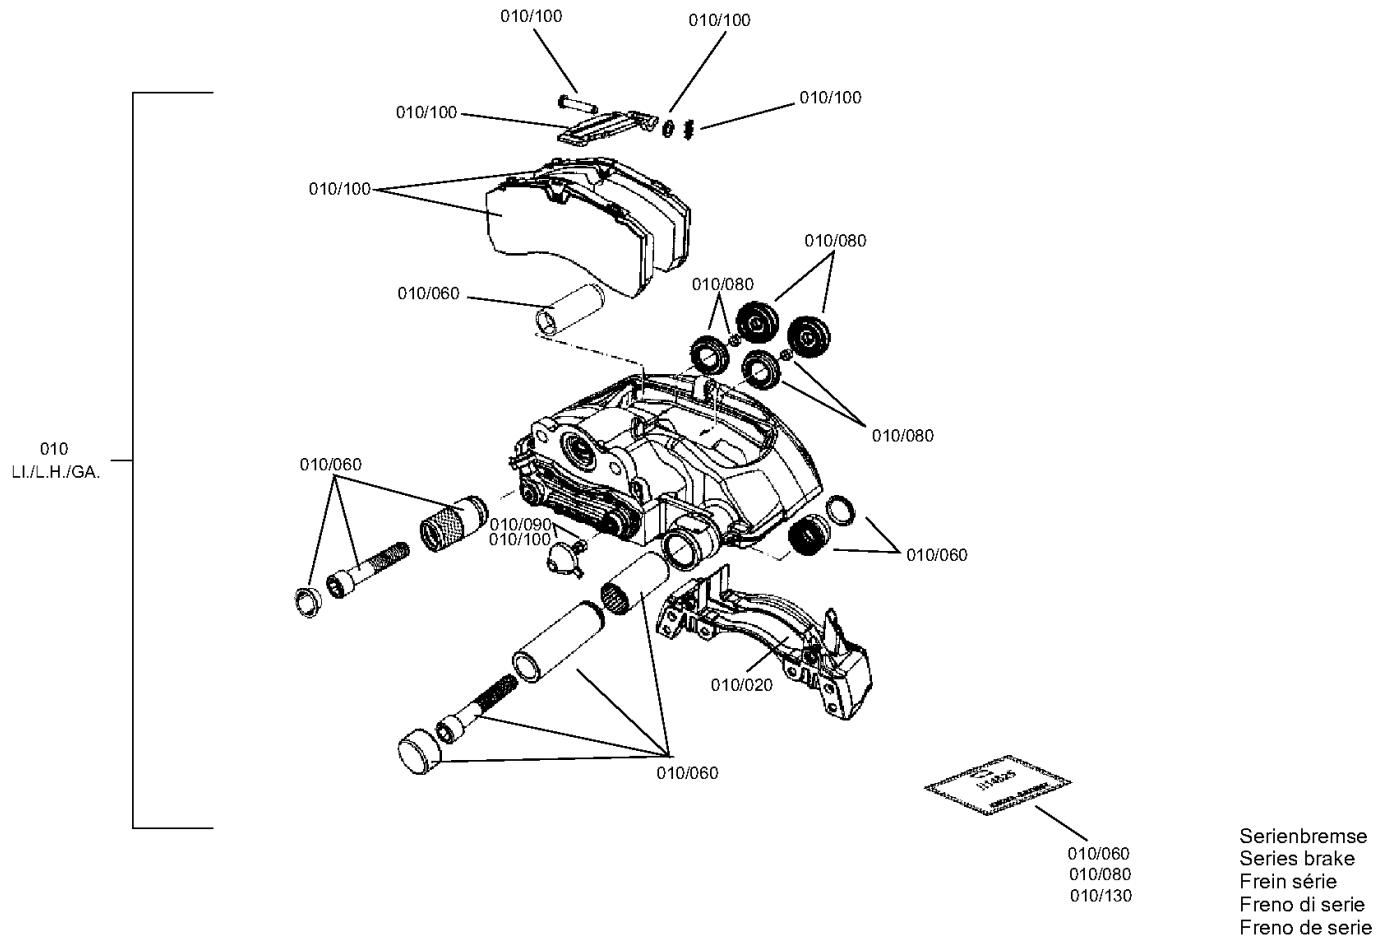

Picture

Page 2 from 3

Material number: 4474.070.018

Picture: 446212321902

Material-assembly-group-no: 4462.123.219

RL 55 EC /
BRAKE