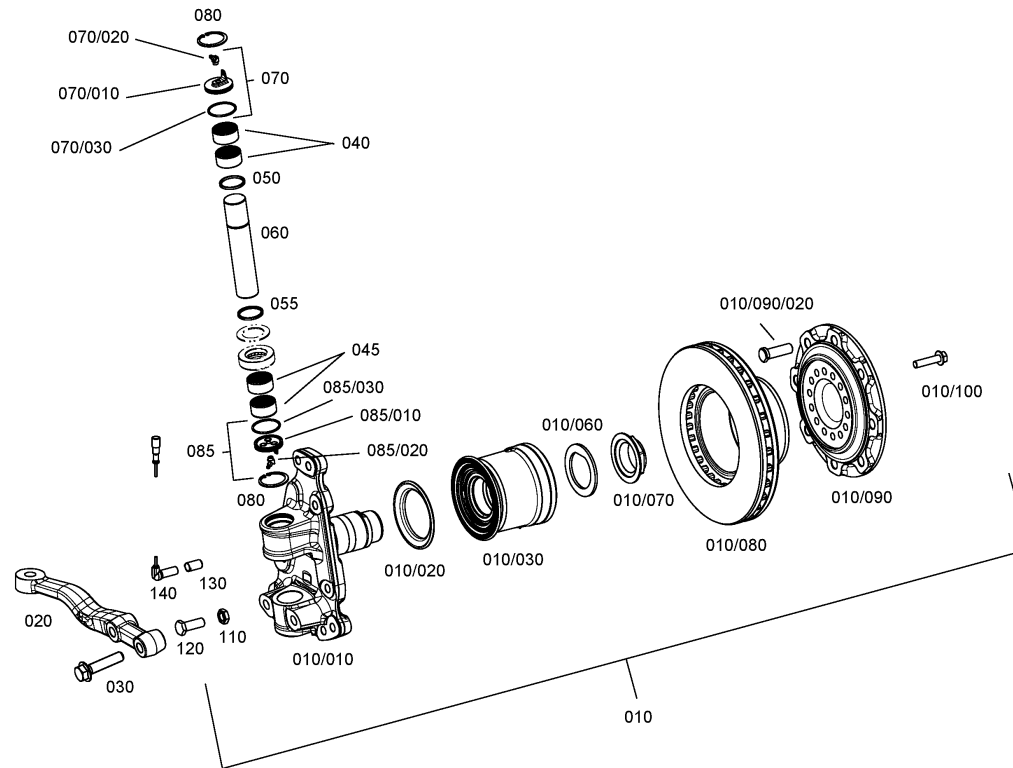

The "gap" indicates that there is no separate graphics panel (poster) for this assembly
The parts of this assembly are shown with the same mid-section number on the figure

1 Positions and subpositions

Pos.	Sachnummer Product number	Benennung (Description)	Technische Info Technical info	Description (Benennung)	Menge Quantity	Einheit Unit
0370	1315.201.054	RUECKLAUFBOLZEN	KPL.16S151*SG*L= 79	REV.IDLER SHAFT	1	Stk
/0120	0631.329.293	SPANNSTIFT		SLOT. PIN	1	Stk

5 Parts, dotted display

Parts with dotted display on the figure are only used for orientation of other parts

Assembly group overview

Page 1 from 1

Material number: 4474.070.018

RL 55 EC /

Picture	Pos.	Material number	Name	Quantity	Amend. no.	Techn. Info.
447415039700	10	4474.150.397	WHEEL HEAD	1		
447415039800	20	4474.150.398	WHEEL END	1		
446212321901	30	4462.123.219	BRAKE	1		
446212322001	40	4462.123.220	BRAKE	1		
447415106100	50	4474.151.061	SUSPENSION	1		
447415106200	60	4474.151.062	SUSPENSION	1		
447419906600	70	4474.199.066	LOOSE PARTS	1		

Picture

Page 1 from 1

Material number: 4474.070.018

Picture: 447415039700

Material-assembly-group-no: 4474.150.397

RL 55 EC /
WHEEL HEAD

links
left
sinistra
gauche
izquierdo

Picture

Page 1 from 1

Material number: 4474.070.018

Picture: 447415039800

Material-assembly-group-no: 4474.150.398

RL 55 EC /
WHEEL END

rechts
right
destra
droite
derecho

Picture

Page 1 from 3