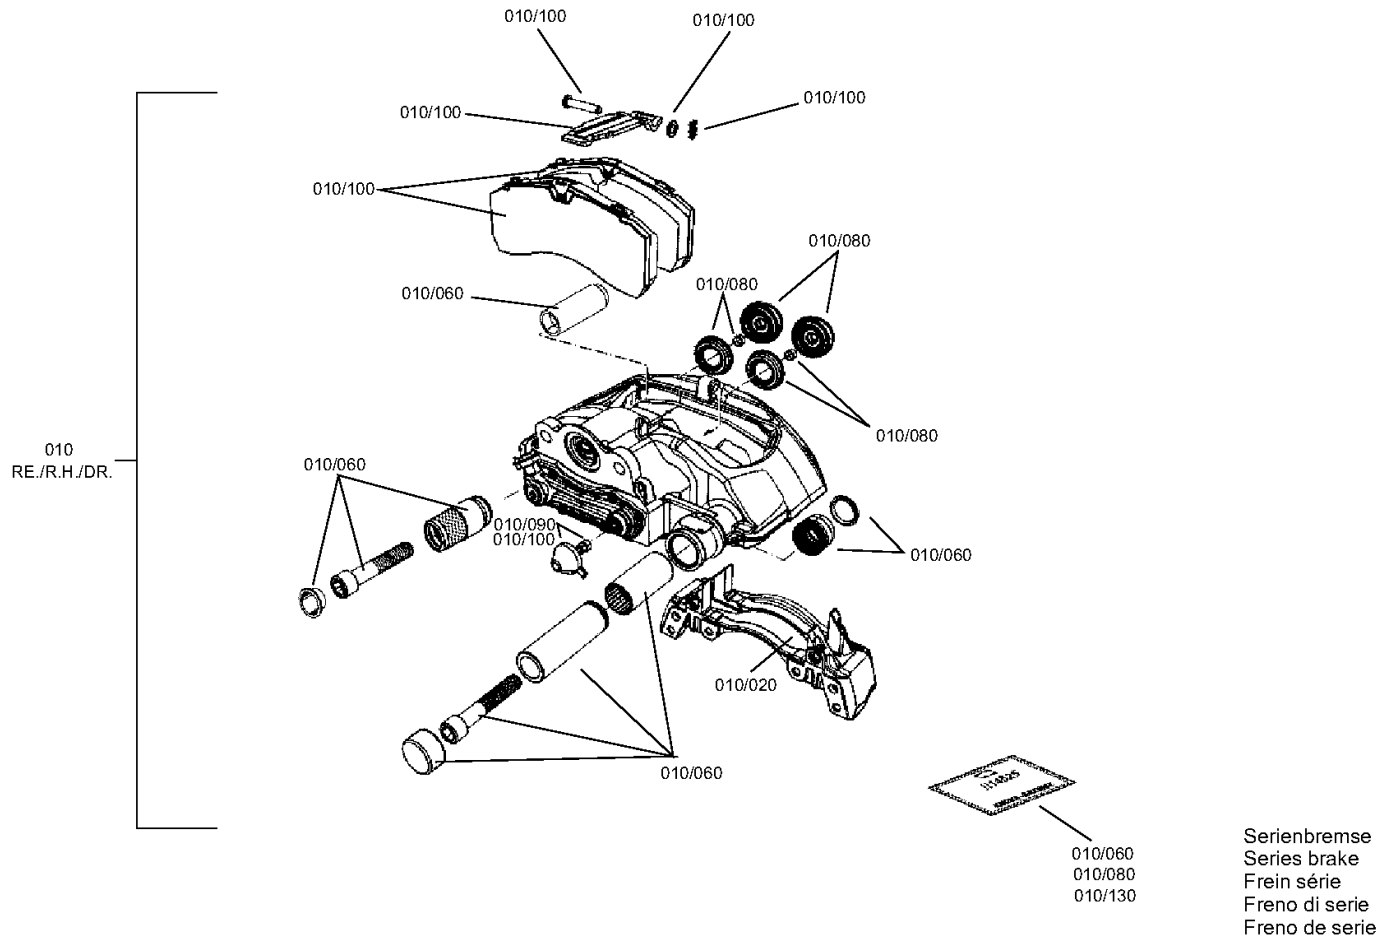

Picture

Page 2 from 3

Material number: 4474.070.018

Picture: 446212322002

Material-assembly-group-no: 4462.123.220

RL 55 EC /
BRAKE