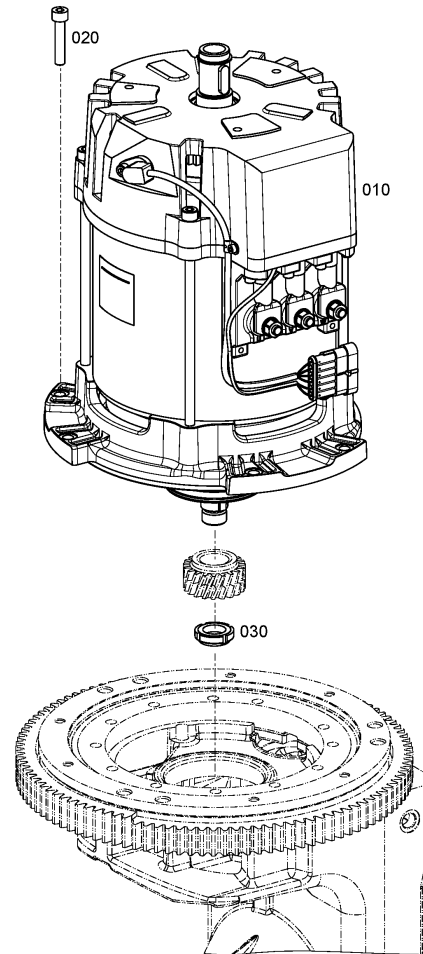

Plant

Page 1 from 2

Material number: 4699.804.134

Plant: 469917020900

Material-assembly-group-no: 4699.170.209

GK25 /
MOTOR