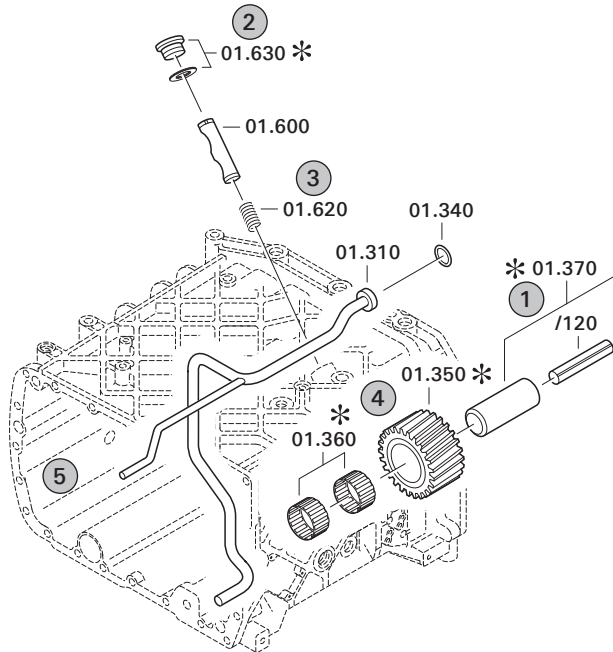

zuständiges Werk:
Passau

Notes relating to the spare parts catalog

Setup of the spare parts catalog

- Cover sheet
- Technical Cover (only in SDM print)
- Overview of figures
- Figure
- Associated parts list
- Next figure
- Associated parts list
- ...

Figure and parts list

Overview of figures

Bildtafel Figure	Sachnummer Product number	Benennung (Description)	Technische Info Technical info	Description (Benennung)	Menge Quantity	Einheit Unit
068.08.17	1316.170.001	AUSLEGER	WL	SHIFT TURRET	1	Stk
068.08.06	1316.170.031	DECKEL	WL*H-H *VM	COVER	1	Stk
068.08.14	1316.170.808	DECKEL	WL*AUSL+GEH*H-H*HF160N	COVER	1	Stk
08	1316.170.441	ANSCHLUSSTEILE	WL*NG-VORB*RG-SCHL*168N *BAJONETT	CONNECTING PARTS	1	Stk

The "gap" indicates that there is no separate graphics panel (poster) for this assembly
The parts of this assembly are shown with the same mid-section number on the figure

1 Positions and subpositions

Pos.	Sachnummer Product number	Benennung (Description)	Technische Info Technical info	Description (Benennung)	Menge Quantity	Einheit Unit
0370	1315.201.054	RUECKLAUFBOLZEN	KPL.16S151*SG*L= 79	REV.IDLER SHAFT	1	Stk
/0120	0631.329.293	SPANNSTIFT		SLOT. PIN	1	Stk

Positions marked with "/" are the individual items of a completion
For example: Position 0370 contains a centering pin with the position /0120

2 Combinations with standardized parts

Pos.	Sachnummer Product number	Benennung (Description)	Technische Info Technical info	Description (Benennung)	Menge Quantity	Einheit Unit
0630		VERSCHL.SCHR.		SCREW PLUG	1	Stk
	0636.302.067	VERSCHL.SCHR.		SCREW PLUG	1	Stk
	0634.801.249	DICHTRING	A 26 X 31	SEALING RING	1	Stk