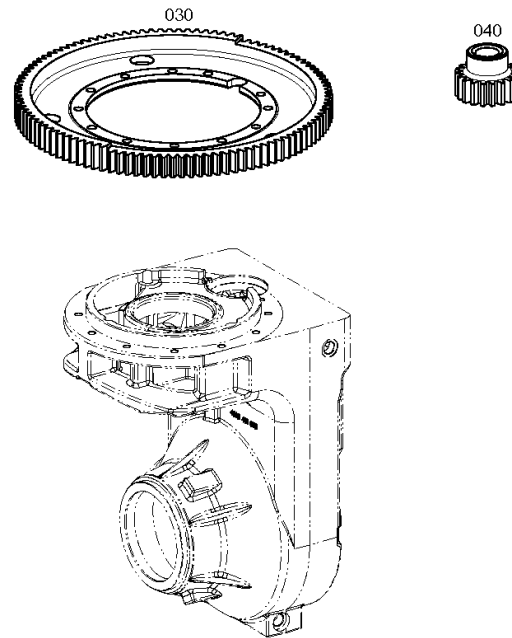

Page 1 from 1

Material number: 4699.804.134

Plant: 469917209300

Material-assembly-group-no: 4699.172.093

GK25 /
STEERING PARTS

Plant

Page 1 from 1

Material number: 4699.004.121