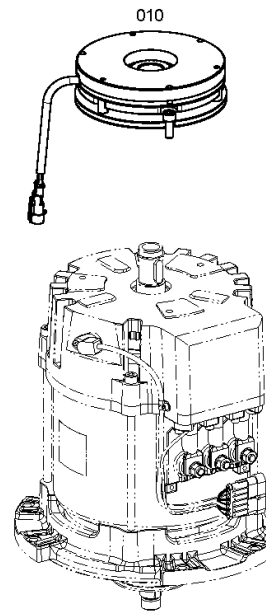

The "gap" indicates that there is no separate graphics panel (poster) for this assembly
The parts of this assembly are shown with the same mid-section number on the figure

1 Positions and subpositions

Pos.	Sachnummer Product number	Benennung (Description)	Technische Info Technical info	Description (Benennung)	Menge Quantity	Einheit Unit
0370	1315.201.054	RUECKLAUFBOLZEN	KPL.16S151*SG*L= 79	REV.IDLER SHAFT	1	Stk
/0120	0631.329.293	SPANNSTIFT		SLOT. PIN	1	Stk

There is presently no plate available for this parts list/ assembly.

Plant

Page 1 from 1

Material number: 4699.804.134

Plant: 469910908300

Material-assembly-group-no: 4699.109.083

GK25 /
BRAKE

Plant