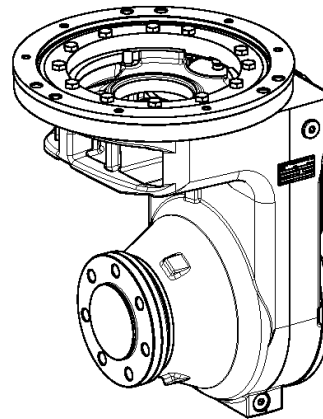

Assembly group overview

Page 1 from 1

Material number: 4699.804.134

Graphics	Pos.	Material number	Name	Quantity	Amend. no.	Techn. Info.
469900412100	10	4699.004.121	GK25	1		
469919704000	50	4699.197.040	FRAME PLATE	1		
469917020900	30	4699.170.209	MOTOR	1		
469910908300	40	4699.109.083	BRAKE	1		
469917209300	20	4699.172.093	STEERING PARTS	1		

Plant

Page 1 from 1

Material number: 4699.804.134

Plant: 469900412100

Material-assembly-group-no: 4699.004.121

GK25 /
GK25